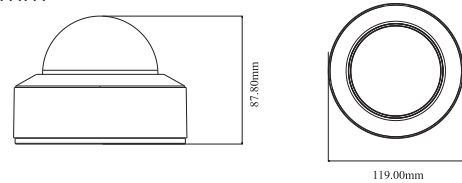

Mounting Accessories (optional)

Dimensions

Unit: mm

Specifications

Product	LUM-520-IP-DF
Resolution	2592 x 1944
Shutter Speed	1/2s - 1/100000s
Min. Illumination	0.02 lux, AGC ON; 0 lux with IR
Lens	2.8mm
Aperture	F1.6
Field of View	Horizontal FoV: 99.87°/Vertical FoV: 70.36°/Diagonal FoV: 120°
IR Range	20 - 30m
Wide Dynamic Range	120dB
BLC	Yes
HLC	Yes
Digital Noise Reduction	Yes
Angle Adjustment	Pan: 0° - 355°/Tilt: 0° - 67°/Rotation: 0° - 355°
Video Compression	H.265+/H.265/H.264+/H.264
Main Stream	H.265(+): 2592 x 1944 30fps H.264(+): 2592 x 1944 30fps H.265(+): 2592 x 1520 30fps H.264(+): 2590 x 1520 30fps H.265(+): 2560 x 1440 30fps H.264(+): 2560 x 1440 30fps H.265(+): 2304 x 1296 30fps H.264(+): 2304 x 1296 30fps H.265(+): 1920 x 1080 30fps H.264(+): 1920 x 1080 30fps H.265(+): 1280 x 720 30fps H.264(+): 1280 x 720 30fps
Sub & Third Stream	H.264: 704 x 480 (30fps)
Fourth Stream	H.265: 1920 x 1080 30fps H.264: 1920 x 1080 30fps MJPEG: 1920 x 1080 30fps H.265: 1280 x 720 30fps H.264: 1280 x 720 30fps MJPEG: 1280 x 720 30fps
Audio & Alarm	Built-in microphone/Audio input 1 x Alarm input/ 1 x Alarm output
Storage	Built-in micro SD card slot/Up to 256GB
Reset Button	Yes
ONVIF Comformance NDAA Compliant	Yes/Yes
Basic Event	Motion Detection/SD Card Full/SD Card Error
AI Event	Line Crossing/Region Intrusion/Region Entrance/Region Exit/Target Counting
AI Category	Human/Motor Vehicle/Non-motor Vehicle
Protection	IP67
Power Supply	DC12V/PoE
CVBS Output	No
Power Consumption	< 6W
Operating Temperature & Humidity	-22 F - 140F (-30 C - 60C) Less than 95% (non-condensing)
Dimensions & Weight	119mm x 87.8mm, 0.65KG (1.43lbs)
Certifications	ETL Listed, CE, FCC