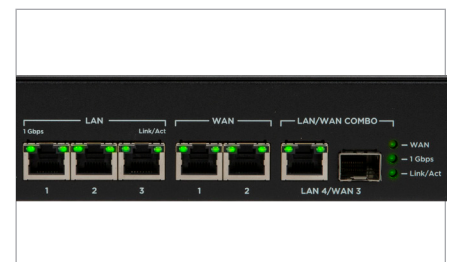

#### IRON-CLAD INTERNET

An embedded firewall supports Stateful Packet Inspection (SPI), Denial of Service (DoS) prevention, WAN Request Blocking, OpenVPN, and content filtering. Its layers of network security make it harder for hackers to attack, so all your private data stays secret.