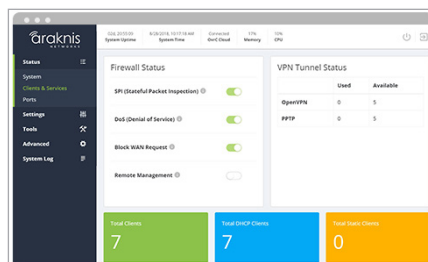

## Speed Through High-Traffic Superhighways

Araknis routers provide a high-speed connection that makes for a hassle-free network experience, along with a cloud-based device management software that gives your integrator the option for remote troubleshooting. Araknis Networks® understands the importance of modern, seamless connectivity, which is why we focus on one thing: making your net work.

#### IRON-CLAD INTERNET

An embedded firewall supports Stateful Packet Inspection (SPI), Denial of Service (DoS) prevention, WAN Request Blocking, OpenVPN, and content filtering. Its layers of network security make it harder for hackers to attack, so all your private data stays secret.