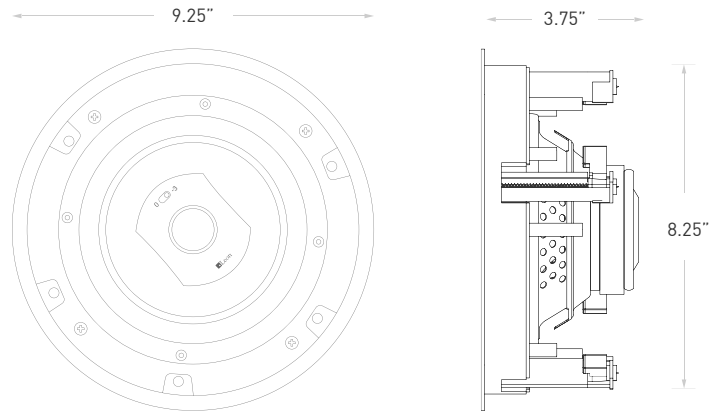

## Description

Leon's premium Axis AxV60 in-ceiling speakers offer a perfect mix of flexibility and performance. To accommodate a wide variety of design aesthetics, each speaker comes with a round or square grill which can be custom painted to match any wall color. Featuring 6" woofers and 1" silk-dome tweeters, Leon's Axis AxV60 is the perfect complement to our Horizon or Profile Series speakers to round out a 5- or 7-channel surround sound system.

## Key Features

- 6" high-performance woofer and 1" articulating silk-dome tweeter provides articulate high-end and refined bass
- Available with either a square or circle magnetic grill (ships standard with circle grill)
- Custom painted grills available to match any color code or paint swatch
- Easily accessible EQ switch to tailor the sound to the room
- Available with pre-construction brackets

## TECHNICAL SPECIFICATIONS

<b>Outer Flange</b>	9.25" dia.	<b>Components</b>	6" woofers; 1" adjustable silk-dome tweeters
<b>Cut-Out</b>	8.25" dia.	<b>Impedance</b>	6Ω
<b>Depth</b>	3.75"	<b>Rec. Power</b>	50-100W
<b>Weight</b>	3.5 lbs.	<b>Freq. Resp.</b>	45-22kHz (+/- 3dB)
<b>Grill</b>	Perforated metal (custom grills available)	<b>Sensitivity</b>	89dB@2.83V/1m