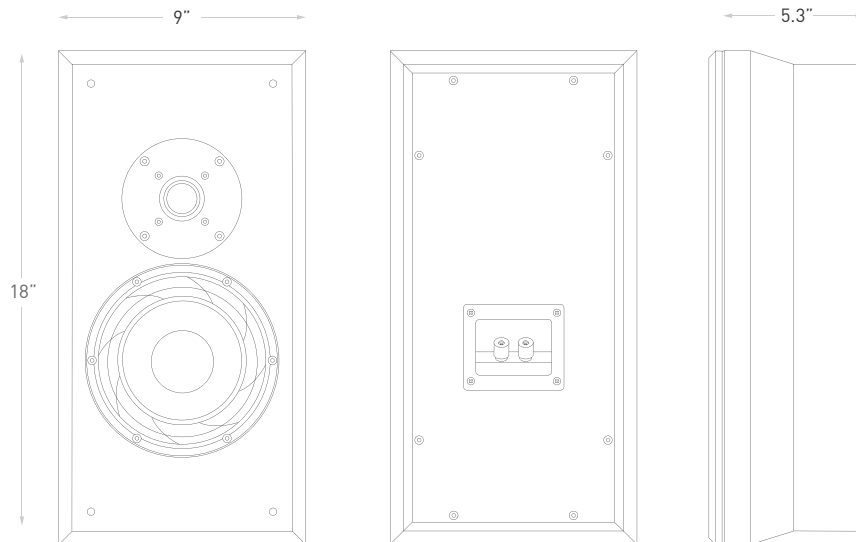

Description

Leon's Detail SEVEN on-wall rear channel surround speakers celebrate a 20-year history of American craftsmanship, acoustic engineering, and timeless aesthetics. Each speaker is handcrafted from 1" solid MDF and features world-class 7" aluminum cone woofers and 25mm cloth-dome tweeters for an unrivaled listening experience that perfectly complements our Horizon SEVEN and Profile SEVEN Series speakers. Ideal as rear surround sound speakers in any Living Space Theater® or dedicated home theater.

Recommended with Horizon HzSEVEN, Aaros A10-UT

Key Features

- Handmade 7" aluminum-cone woofers and 25mm cloth-dome tweeters provide an unrivaled listening experience
- 1" solid MDF cabinets provide structural rigidity to decrease unwanted resonance
- Sonically-matched to Horizon SEVEN soundbar and Profile SEVEN speakers for home theater applications
- Easy installation makes DsSEVEN an excellent alternative to in-wall speakers
- Meticulously handcrafted, detailed, and tested in the USA

TECHNICAL SPECIFICATIONS

Height	18"	Components	7" aluminum cone woofers; 25mm cloth-dome tweeters
Width	9"	Impedance	4Ω
Depth	5.3" (5.82" with grill and hardware)	Rec. Power	150-250W
Weight	15.5 lbs.	Max. Output	110dB
Material	MDF enclosure	Coverage	Hor: 110°; Vert: 140°
Finish	Matte Black (or any custom finish)	Freq. Resp.	60-20kHz +/- 4dB
Grill	Black Fabric (custom grills available)	Sensitivity	85dB @ 2.83V/1m
Connections	Copper binding post		
Mounting	DsFMB, FLSH, DsTTS		