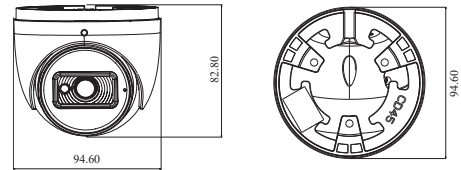

## Features

- AI-filtered events
- H.265+ /H.265 /H.264+/H.264/MJPEG
- Max. resolution: 2560 × 1442
- ICR auto switch, true day/night vision
- 20-30m IR night vision distance
- Support image distortion correction
- 3D DNR, true WDR, HLC, BLC, Defog, NIR, Smart IR and ROI coding
- Built-in micro SD card slot; up to 256GB
- AC24V/DC12V/PoE power supply
- IP67 ingress protection
- Support four streams
- Remote monitoring support via Luma View app

## Dimensions

Unit: mm