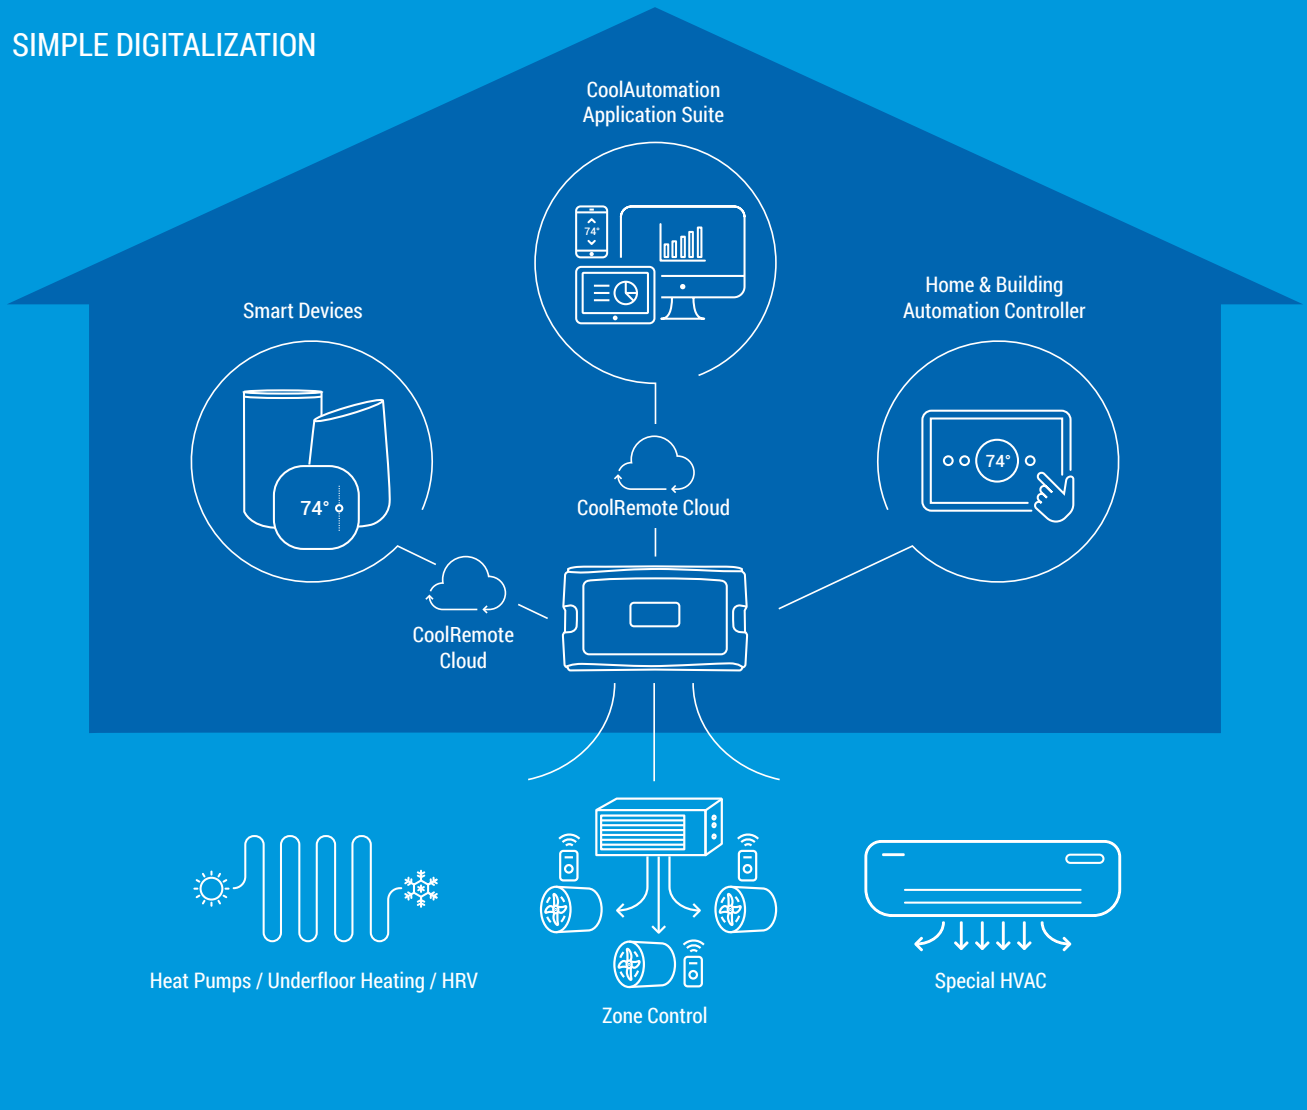

# COOLINKBRIDGE

Your connectivity and integration device for controlling and managing Zone Control systems, Heat Pumps, Underfloor Heating, and Chilled Water units

CoolLinkBridge provides HVAC professionals, automation integrators, and facilities managers with the ability to remotely control, monitor, and manage auxiliary HVAC systems by creating a bi-directional and universal communication bridge between the HVAC and Automation Systems.

## BENEFITS

Enables access to the CoolAutomation Application Suite which includes: Facilities Management and Control apps

Support for major Zone Control, Heat Pumps, Underfloor Heating, and Chiller HVAC systems

Native integration with all Home Automation and Building Management Systems

Native cloud integration with popular smart devices, including: Google Assistant, Ecobee and Amazon Alexa

# SIMPLE DIGITALIZATION