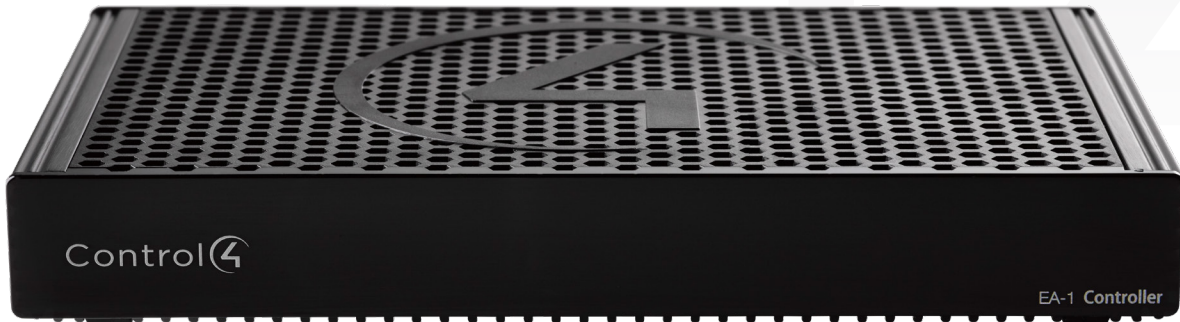

CONTROL4 EA-1

POE CONTROLLER

CONTROL4® EA-1 POE ENTERTAINMENT AND AUTOMATION CONTROLLER

C4-EA1-POE-V2

Important Note: This controller can now be upgraded to an OvrC Pro device by updating the Control4 system to OS 3.2.2 using Composer Pro or Composer Express.

The Control4 EA-1 PoE controller is designed to be installed behind televisions throughout the home, enabling entertainment and automation experiences in every room.

The EA-1 delivers a beautiful, intuitive, and responsive on-screen user interface with the ability to create and enhance the entertainment experience for any TV in the house. The EA-1 can orchestrate a wide range of entertainment devices including Blu-ray players, satellite or cable boxes, game consoles, TVs, and virtually any product with infrared (IR) or serial (RS-232) control. It also features IP control for TVs, Apple TV, Roku, AVRs, and other network connected devices, as well as secure, wireless Zigbee control for remotes, lights, thermostats, smart locks, and more.

For entertainment, the EA-1 also includes a built-in music server that allows you to listen to your own music library or stream from a variety of leading music services or from your AirPlay-enabled devices using Control4 ShairBridge technology.

OvrC Pro remote management is built-in, giving you access to the entire network of IP devices, including third-party products. OvrC delivers enhanced troubleshooting capabilities and diagnostic data that makes remote support easy, eliminating unnecessary truck rolls and enabling you to streamline your business and tackle more jobs - all from the OvrC web or mobile app.

- Compact size can be easily installed behind televisions using the included wall-mount bracket.
- Integrated Power over Ethernet (PoE+) offers single-cable installation for power and network and saves you time, space, and money
- PoE+ enables remote reboot through Pagedge Ethernet switches and BakPak
- Integrated 2-port Ethernet switch connects the EA-1 PoE and television to the home network without the need to pull an additional network cable or install an Ethernet switch
- Includes the I/O you need to control entertainment equipment, including four IR and two serial outputs, plus HDMI for on-screen display and streaming music
- Advanced multi-core processor delivers the speed and performance needed for instantaneous, interactive on-screen control and access to lighting, security, music, and video solutions
- Elegant, low-profile design for flexible, simple installation with an included mounting bracket that allows easy mounting to the back of a TV, on the wall, or to a standard wall box
- Integrated music server with native support for popular streaming services, including Deezer, Pandora, Rhapsody, TIDAL, Tuneln, SiriusXM, SOUNDMACHINE, and iHeartRadio
- USB port enables connection to external hard drives for easy access to local music content
- OvrC Pro built-in for advanced remote management and monitoring