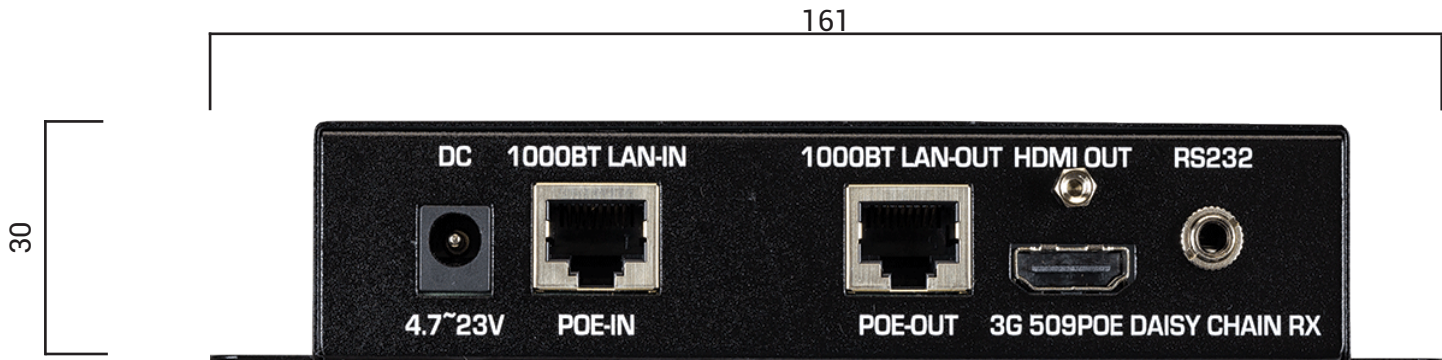

Back of Device:

All measurements in millimeters (mm)

Specifications

Bandwidth	180-500 Mbps	POE	10 watts maximum
Compliance	HDCP 2.2 RoHS/FCC/CE	POE Out	30 watts maximum
Dimensions & Weight	161 x 30 x 123 mm 6.3" x 1.2" x 4.8" in 0.36 kg / 0.8 lb	Ports	Gigabit Ethernet In Gigabit Ethernet Out HDMI Out 3.5mm RS232 w/null modem
Encryption	Hardware-Based AES 256-bit Encryption of network video signal	Power Supply (not included)	~4.7-23V 5.5mm/2.1mm, Positive tip
Operating Temp	0-60 °C / 32-140 °F	Supported Resolutions	Up to 4096x2160 (interlaced & progressive)