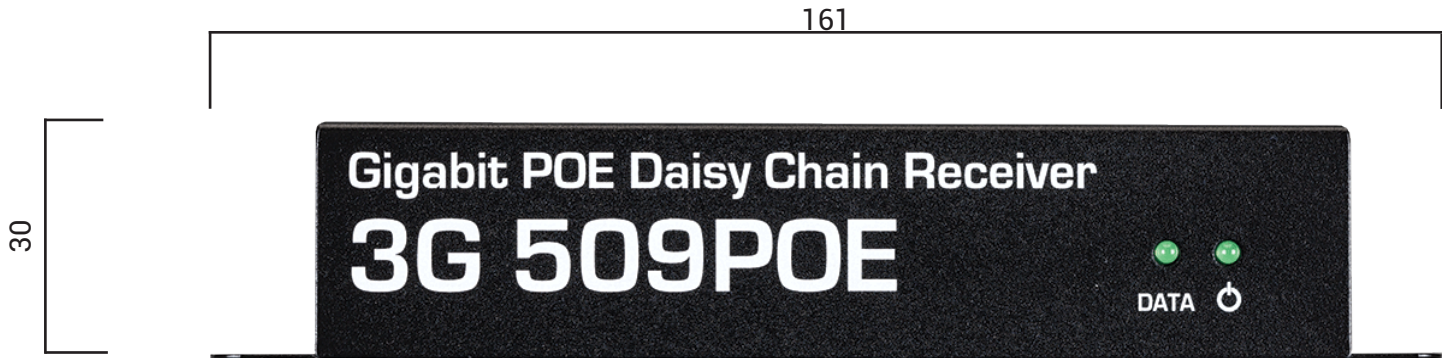

3G ULTRA Daisy-Chain Receiver

VBS-HDIP-509POE

Just Add
Power

Front of Device:

All measurements in millimeters (mm)