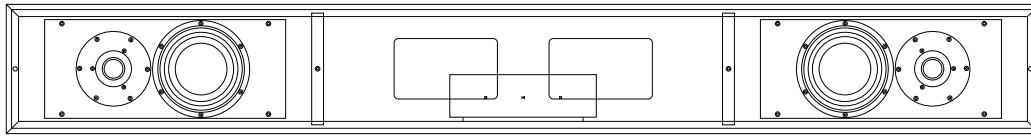

Shown above with SONOS AMP

TECHNICAL SPECIFICATIONS

Height	7.5"	Components	5" reference woofers; 28mm reference tweeters
Width	72"	Impedance	6Ω
Depth	12"	Rec. Power	75-250W
Internal storage space	6"(H) x 35"(W) x 10.625"(D)	Max. Output	105dB avg, 110dB peak
Material	Baltic Birch Plywood	Coverage	Hor: 110°, Vert: 140°
Finish	Matte Black or Matte White	Freq. Resp.	70-20kHz
Grill	Perforated Metal	Sensitivity	88dB @ 2.83V/1m
Connections	Spring-loaded terminals	Mounting	French Cleat Flush Mount