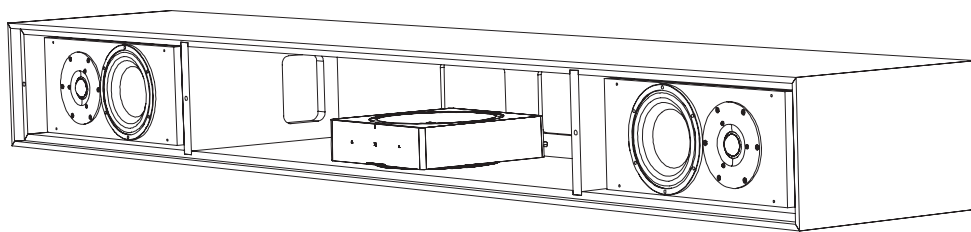

Shown above with SONOS AMP

TECHNICAL SPECIFICATIONS

Height	7.5"	Components	5" reference woofers; 28mm reference tweeters
Width	72"	Impedance	6Ω
Depth	12"	Rec. Power	75-250W
Internal storage space	6"(H) x 35"(W) x 10.625"(D)	Max. Output	105dB avg, 110dB peak
Material	Baltic Birch Plywood	Coverage	Hor: 110°, Vert: 140°
Finish	Matte Black or Matte White	Freq. Resp.	70-20kHz
Grill	Perforated Metal	Sensitivity	88dB @ 2.83V/1m
Connections	Spring-loaded terminals	Mounting	French Cleat Flush Mount