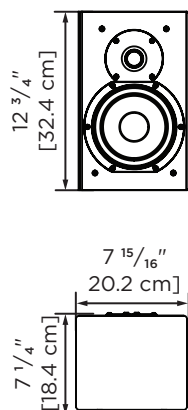

SILVER SATELLITE IN-ROOM, IN-CEILING, IN-WALL

SPECIFICATIONS

	MATERIALS	IN-ROOM	IN-CEILING/6	IN-WALL/4
Tweeter count		1	1	1
Tweeter size		1" (25 mm)	1" (25 mm)	1" (25 mm)
Tweeter type		Fabric dome	Fabric dome	Fabric dome
Woofer count		1	1	1
Woofer size		6 1/2" (17 cm)	6 1/2" (17 cm)	6 1/2" (17 cm)
Woofer type		Paper/fiber blend	Paper/fiber blend	Paper/fiber blend
	PERFORMANCE	IN-ROOM	IN-CEILING/6	IN-WALL/4
Recommended amplifier power		25 - 125W	25 - 125W	25 - 125W
Impedance		8 ohm	8 ohm	8 ohm
Sensitivity (dB @ 2.83V, 1 m)		85 dB	86 dB	86 dB
Peak output (measured, 1 m)		107 dB	107 dB	107 dB
Frequency response (+/- 3 dB)		80 Hz - 20 kHz	88 Hz - 20 kHz	88 Hz - 20 kHz
	DIMENSIONS	IN-ROOM	IN-CEILING/6	IN-WALL/4
Cabinet specifications (L x W x D)		12 3/4 x 7 15/16 x 7 1/4" (32.4 x 20.2 x 18.4 cm)	13 1/2 x 13 1/2 x 5 15/16" (34.3 x 34.3 x 15.1 cm)	16 3/8 x 10 3/4 x 3 15/16" (41.6 x 27.3 x 9.9 cm)
Hole cut out (L x W)		-	13 5/8 x 13 5/8" (34.6 x 34.6 cm)	16 1/2 x 10 7/8" (41.9 x 27.6 cm)
Frameless grill dimensions (L x W)		-	14 13/16 x 14 13/16" (37.6 x 37.6 cm)	12 1/16 x 17 5/8" (30.6 x 44.8 cm)
NCB size		-	G	F
Product weight (each)		14 lb (6.4 kg)	18 lb (8.2 kg)	13 lb (5.9 kg)
Shipping weight (each)		16 lb (7.3 kg)	20 lb (9.1 kg)	16 lb (7.3 kg)
	PRODUCT NUMBERS	IN-ROOM	IN-CEILING/6	IN-WALL/4
Painted finish		25003-4000-2	-	45403-1000-3
Veneer finish		25003-6000-2	-	-
Right side mounting		-	55503-1100-3	-
Left side mounting		-	55503-1200-3	-

DIMENSIONS

Product page

triadspkrs.co/
silvsat

IN-ROOM