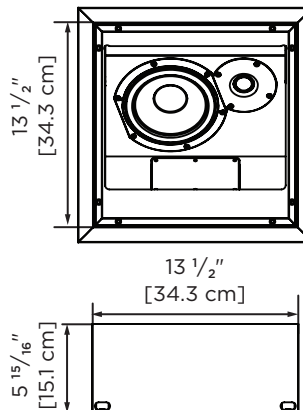

IN-CEILING/6